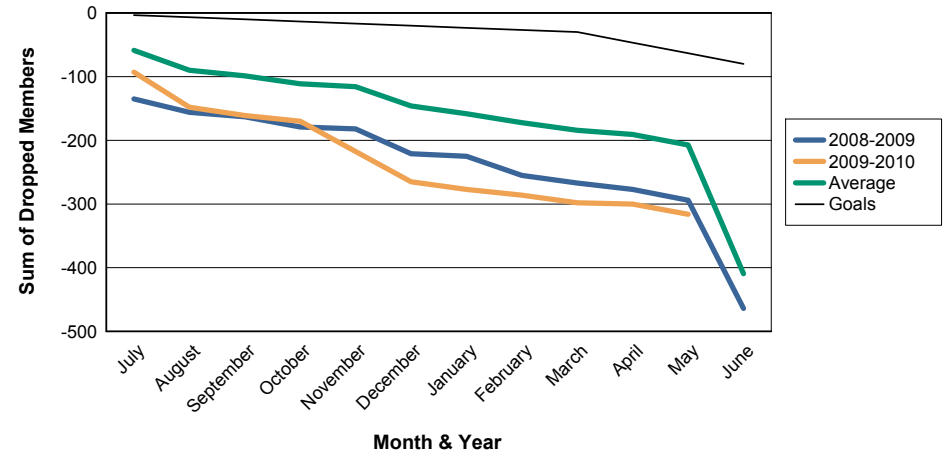

Sum of Dropped Members/ Month & Year

For District 300C3

Sum of Net Members/ Month & Year

For District 300C3