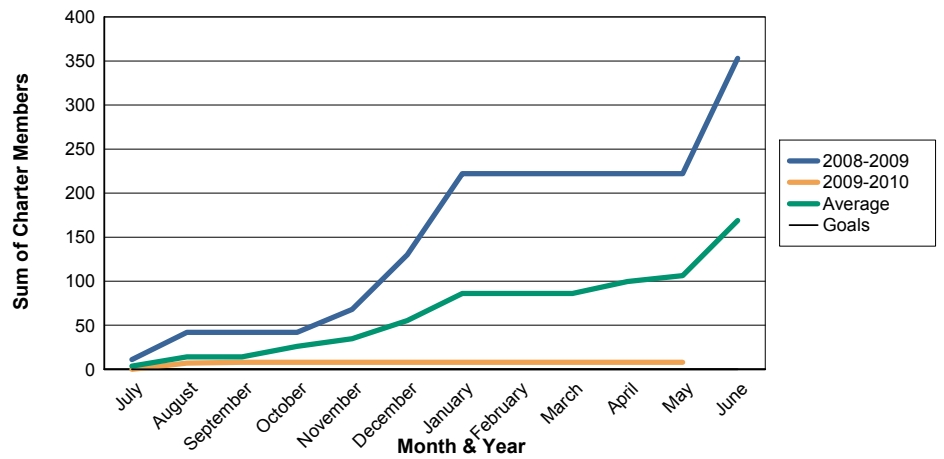

Sum of Charter Members/ Month & Year

For District 300C3