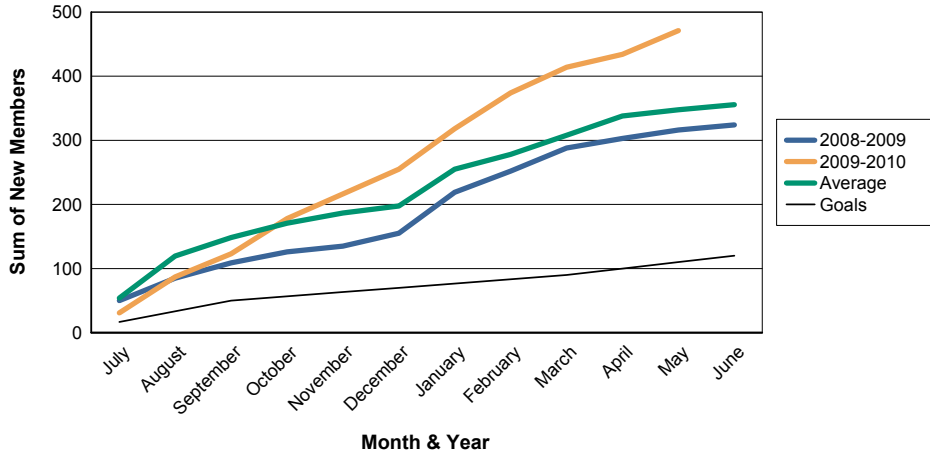

For District 300C3

Sum of Charter Members/ Month & Year

For District 300C3

3 Year Comparisons for GMT Constitutional Area 5

By GMT District

As of May 2010

Sum of New Members/ Month & Year

For District 300C3