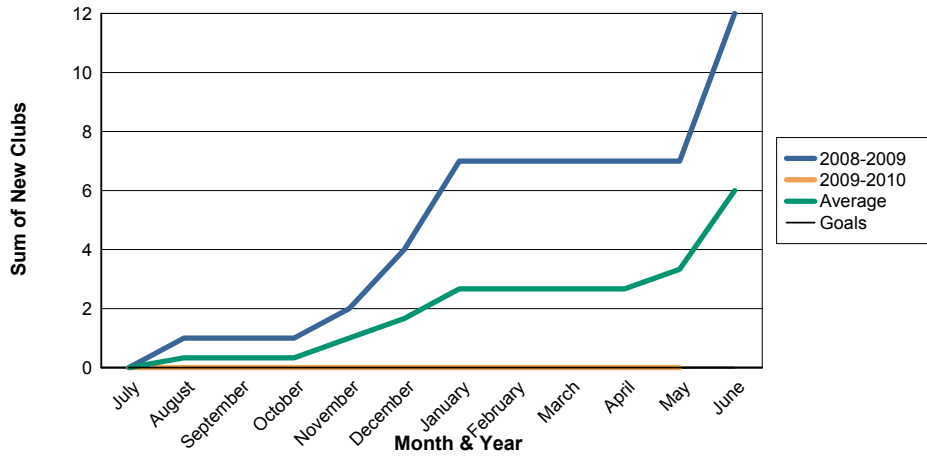

3 Year Comparisons for GMT Constitutional Area 5

By GMT District

As of May 2010

Sum of New Clubs/ Month & Year

For District 300C3

Sum of Dropped Clubs/ Month & Year

For District 300C3

Sum of Net Clubs/ Month & Year