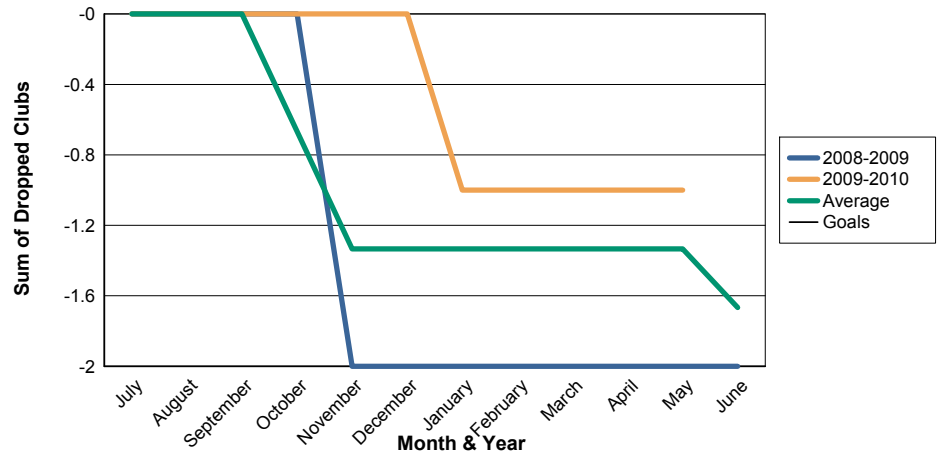

3 Year Comparisons for GMT Constitutional Area 5

By GMT District

As of May 2010

Sum of New Clubs/ Month & Year

For District 300C3

Sum of Dropped Clubs/ Month & Year

For District 300C3

Sum of Net Clubs/ Month & Year