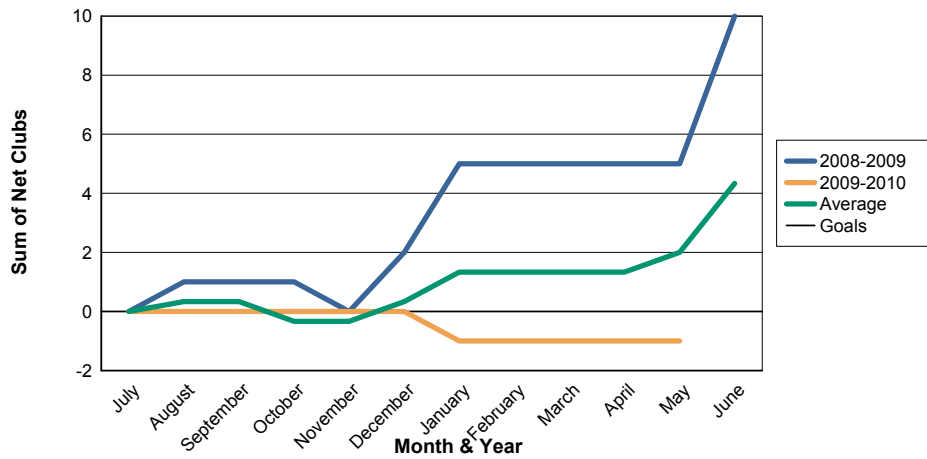

Sum of Net Clubs/ Month & Year

For District 300C3